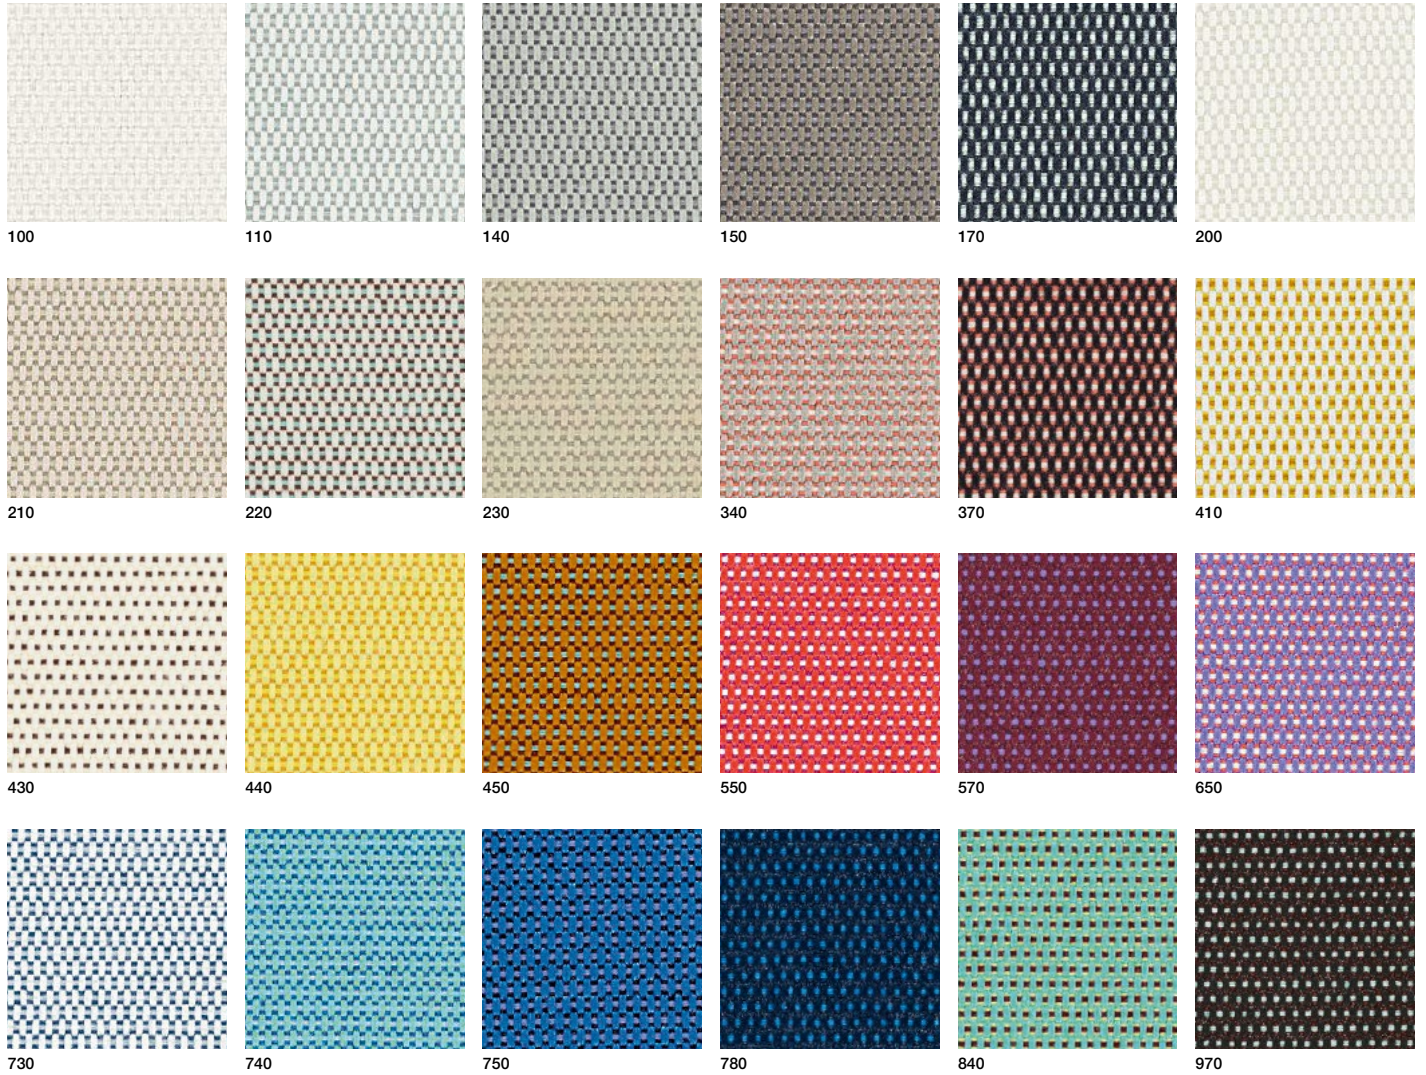

Patio (Kvadrat) fabric

24 colours

Design Karina Nielsen Rios

Composition 100% Trevira CS, water repellent finish

Abrasion app. 50.000 Martindale

Care